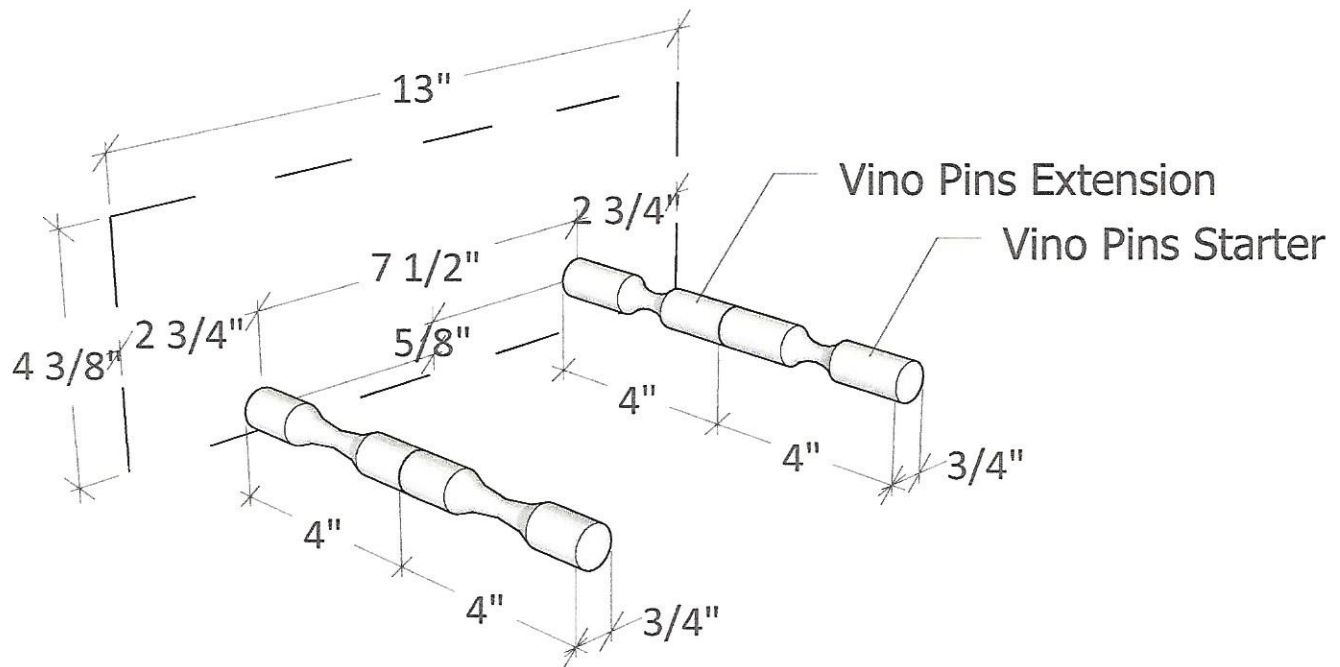

Vino Pins Starter and Extension (VP-DW, VP-MS, VP-WD & VP-X) Spec Sheet

VintageView recommends 13 inches overall width allowance for most wine bottles.

Vino Pins Collars are required for all drywall installations and optional for wood and masonry installations and will add 1/2 inch to the overall depth.