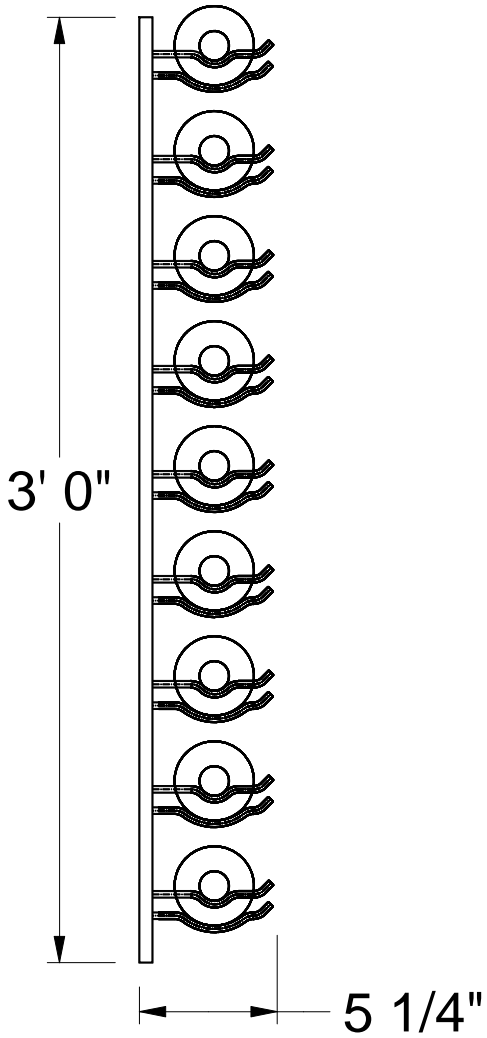

WS31

(Standard Mounting)
Side View

(Standard Mounting)
Front View

(Mounting for Splits)
Front View